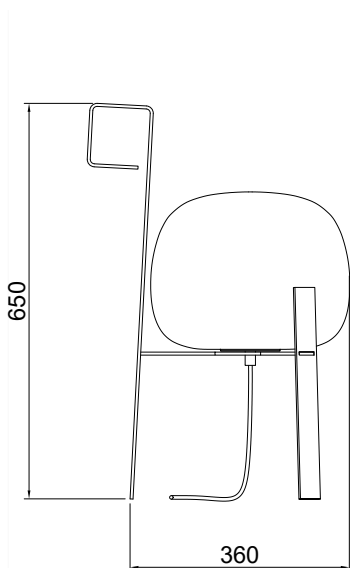

STRUCTURE

Glass

Mounting	Floor	Dimmable	No (outdoor) - Yes (indoor)	Marking	CE IP54 F
Environment	Outdoor (IP54) or indoor (IP20)	Source	Included	Weight	8kgs
Lampshade	Blown glass		G9 led bulb 2700K 400lm	Cord lenght	5m (outdoor) 3m (indoor)
Frame	Powder coated steel	Voltage	220-250V